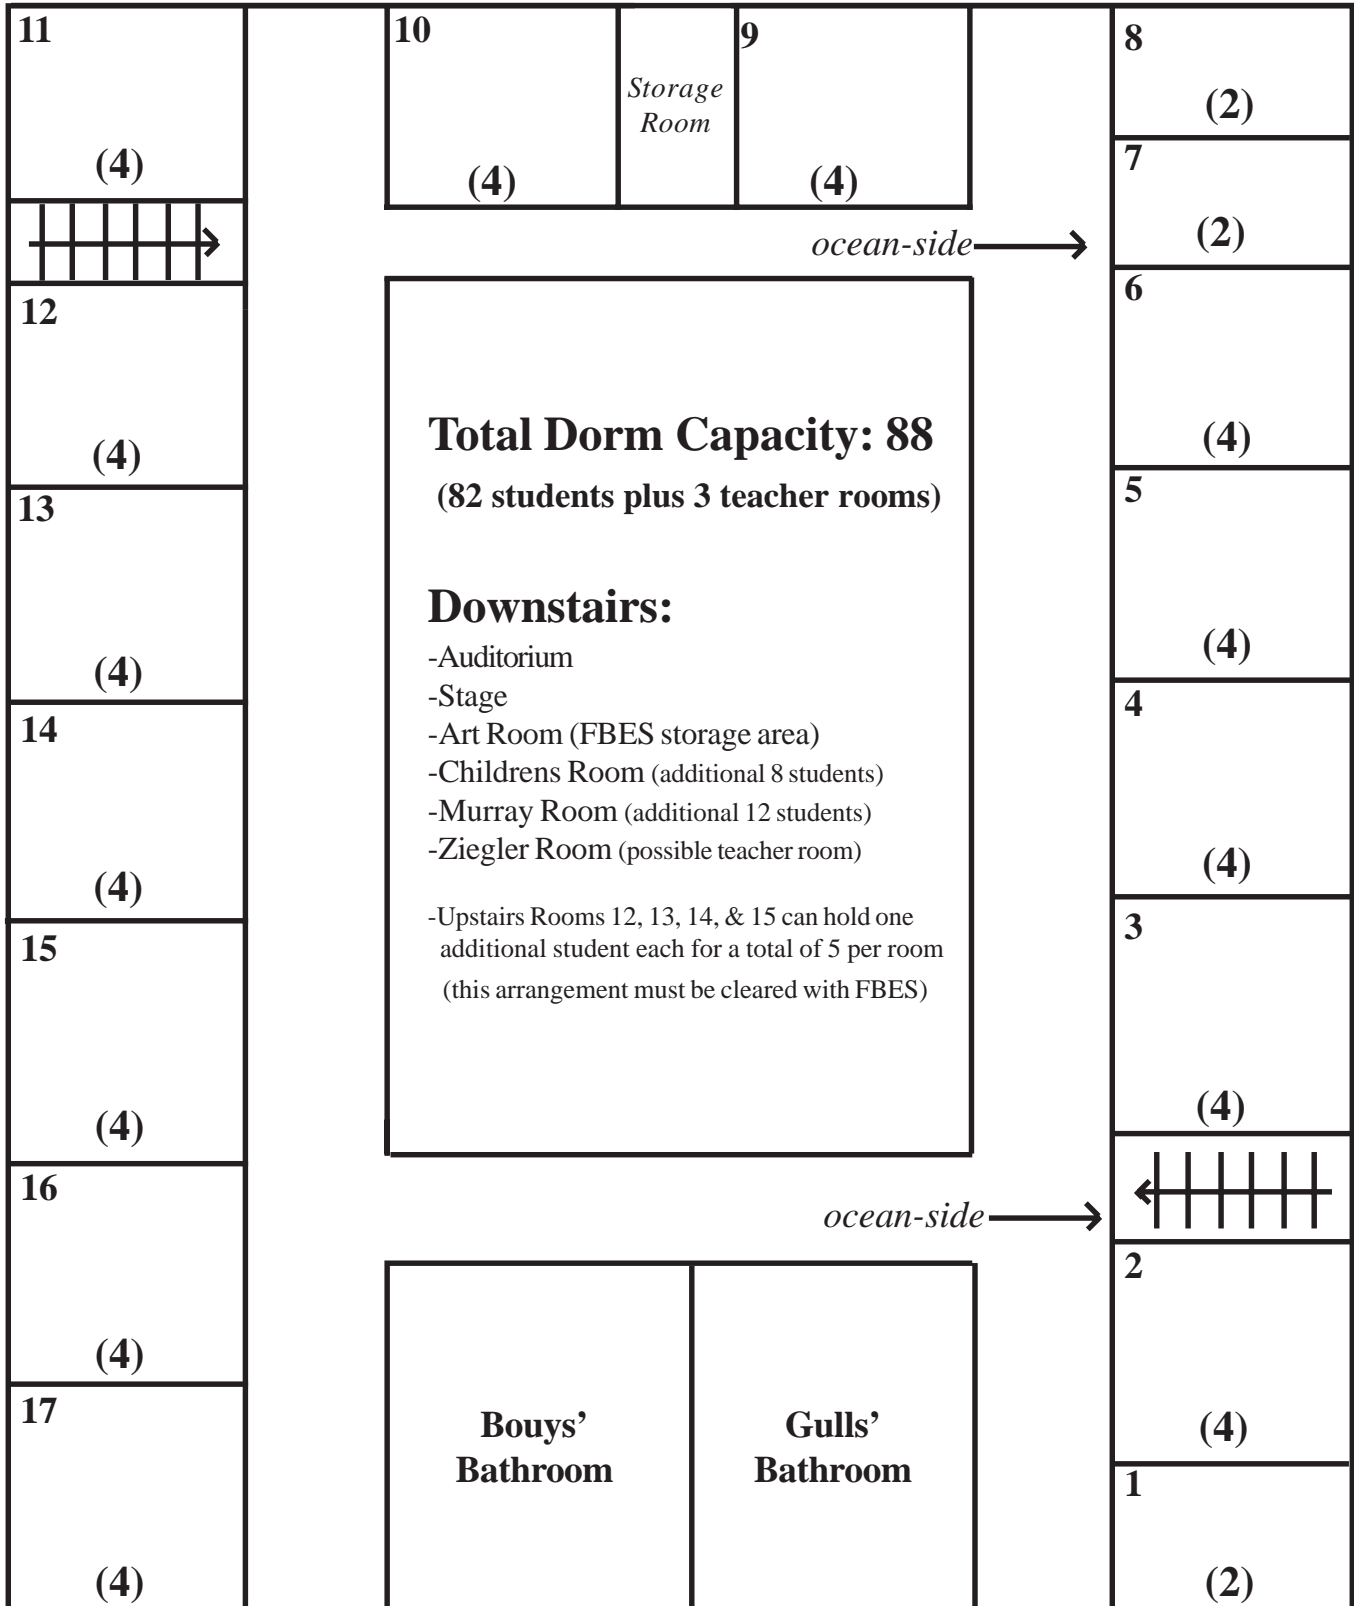

Rowland Dorm Plan

Upstairs holds up to 66 (**up to 62 students plus 2 teacher rooms**)

Downstairs can hold up to 20 additional students

numbers in parentheses indicate capacity

Rowland Dorm Plan--1st floor

Upstairs holds up to 66 (**up to 62 students plus 2 teacher rooms**)

Downstairs can hold up to 20 additional students

numbers in parentheses indicate capacity