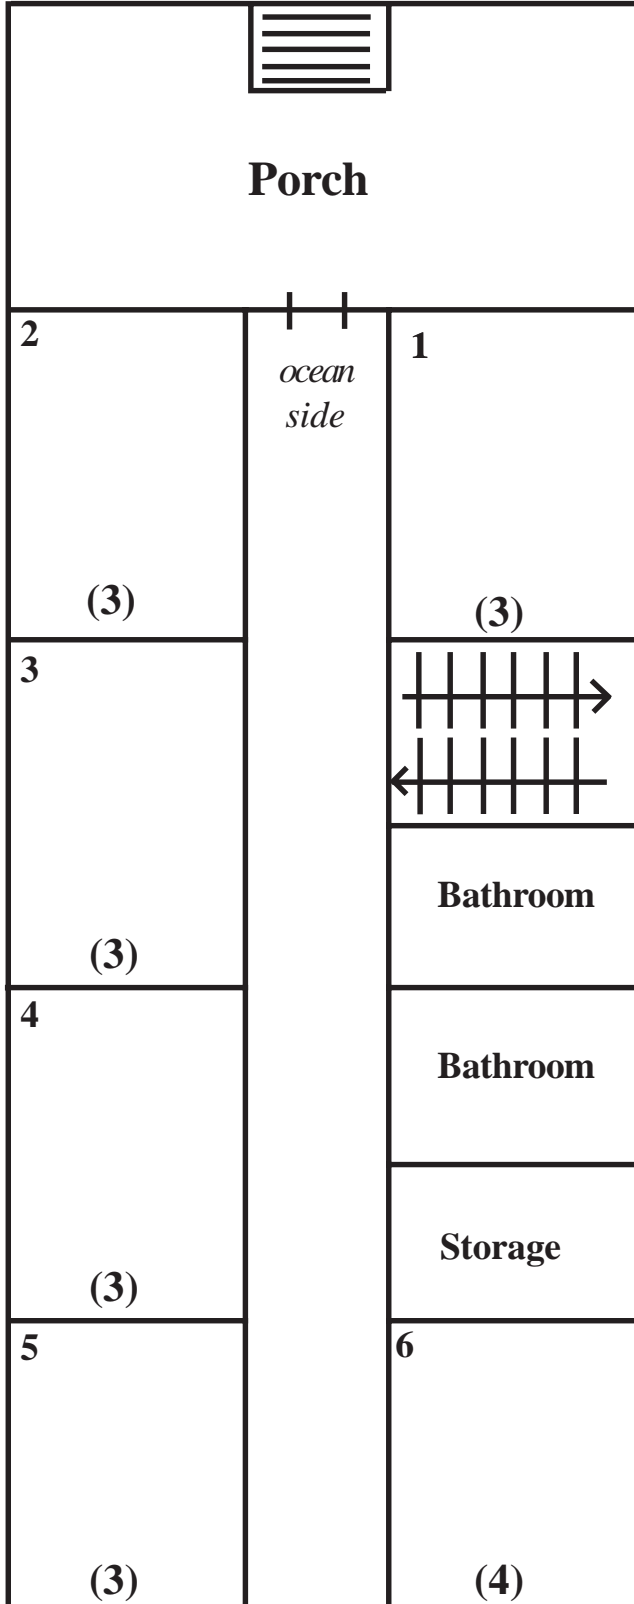

Underwood Dorm Plan

Holds up to 43 (37 students plus 2 teacher rooms)
numbers in parentheses indicate capacity

First Floor (19)

Second Floor (24)