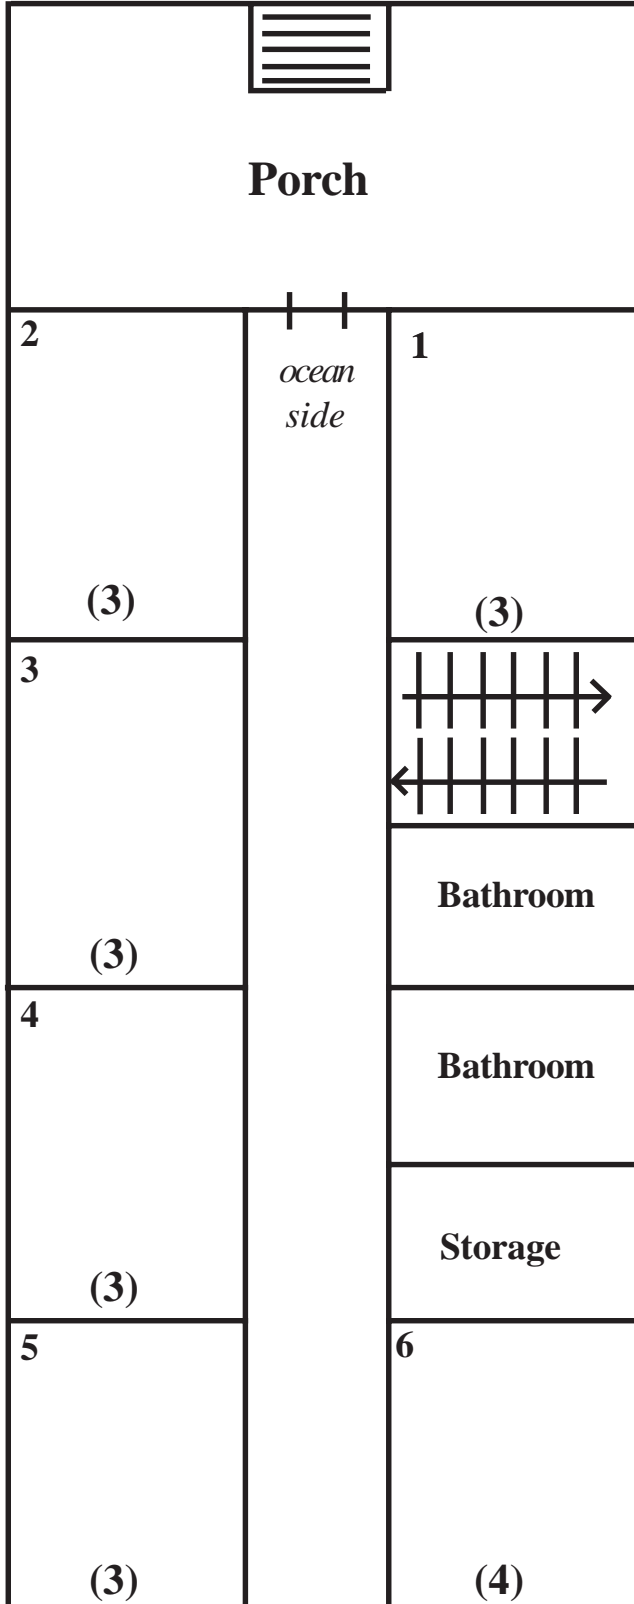

# Underwood Dorm Plan

Holds up to 43 (37 students plus 2 teacher rooms)  
*numbers in parentheses indicate capacity*

## First Floor (19)

## Second Floor (24)